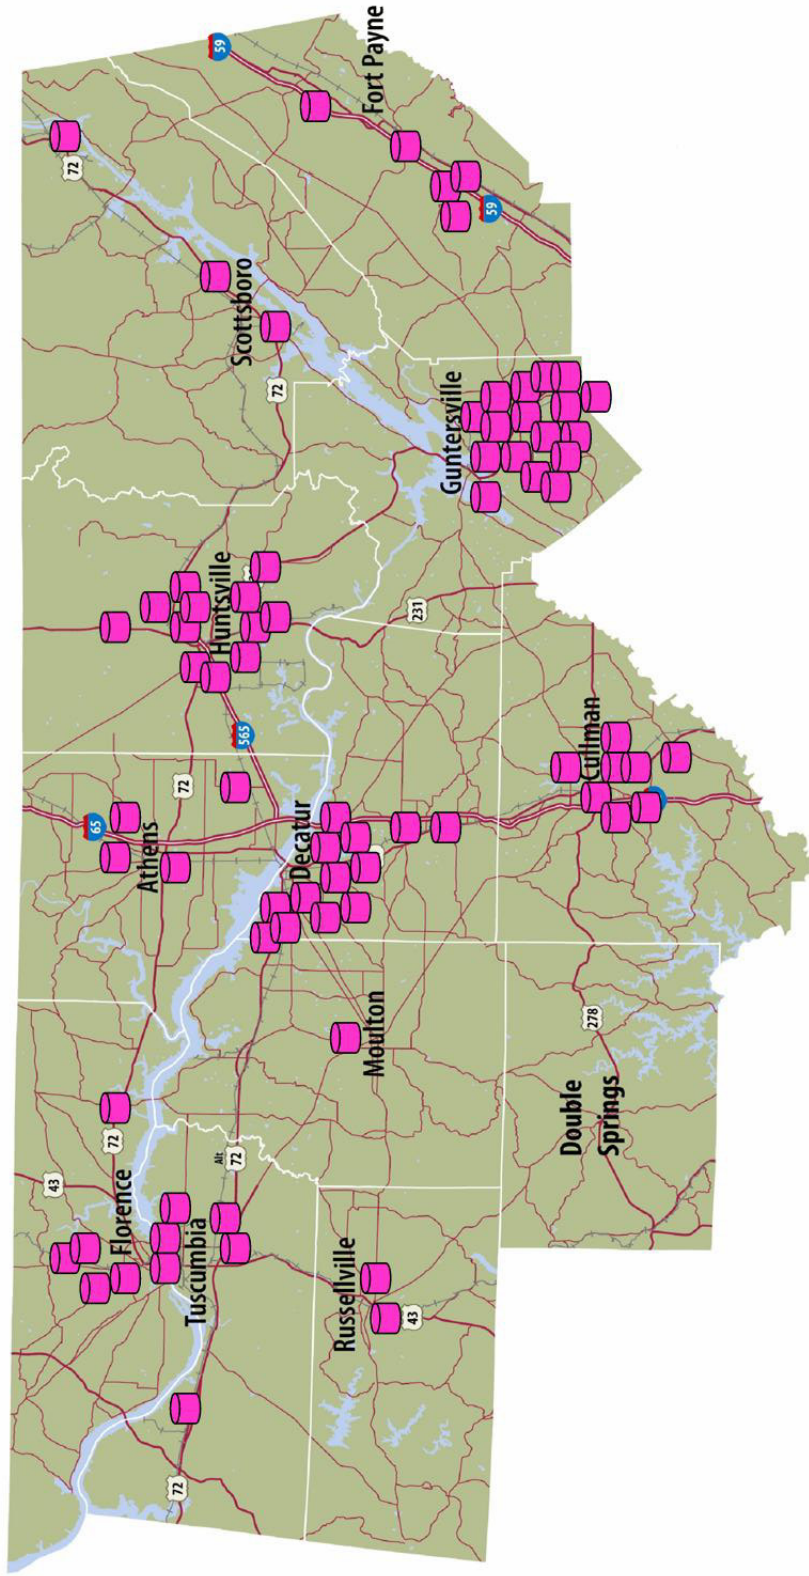

# Food-Related Companies in North Alabama

MORGAN COUNTY, ALABAMA  
ECONOMIC DEVELOPMENT ASSOCIATION